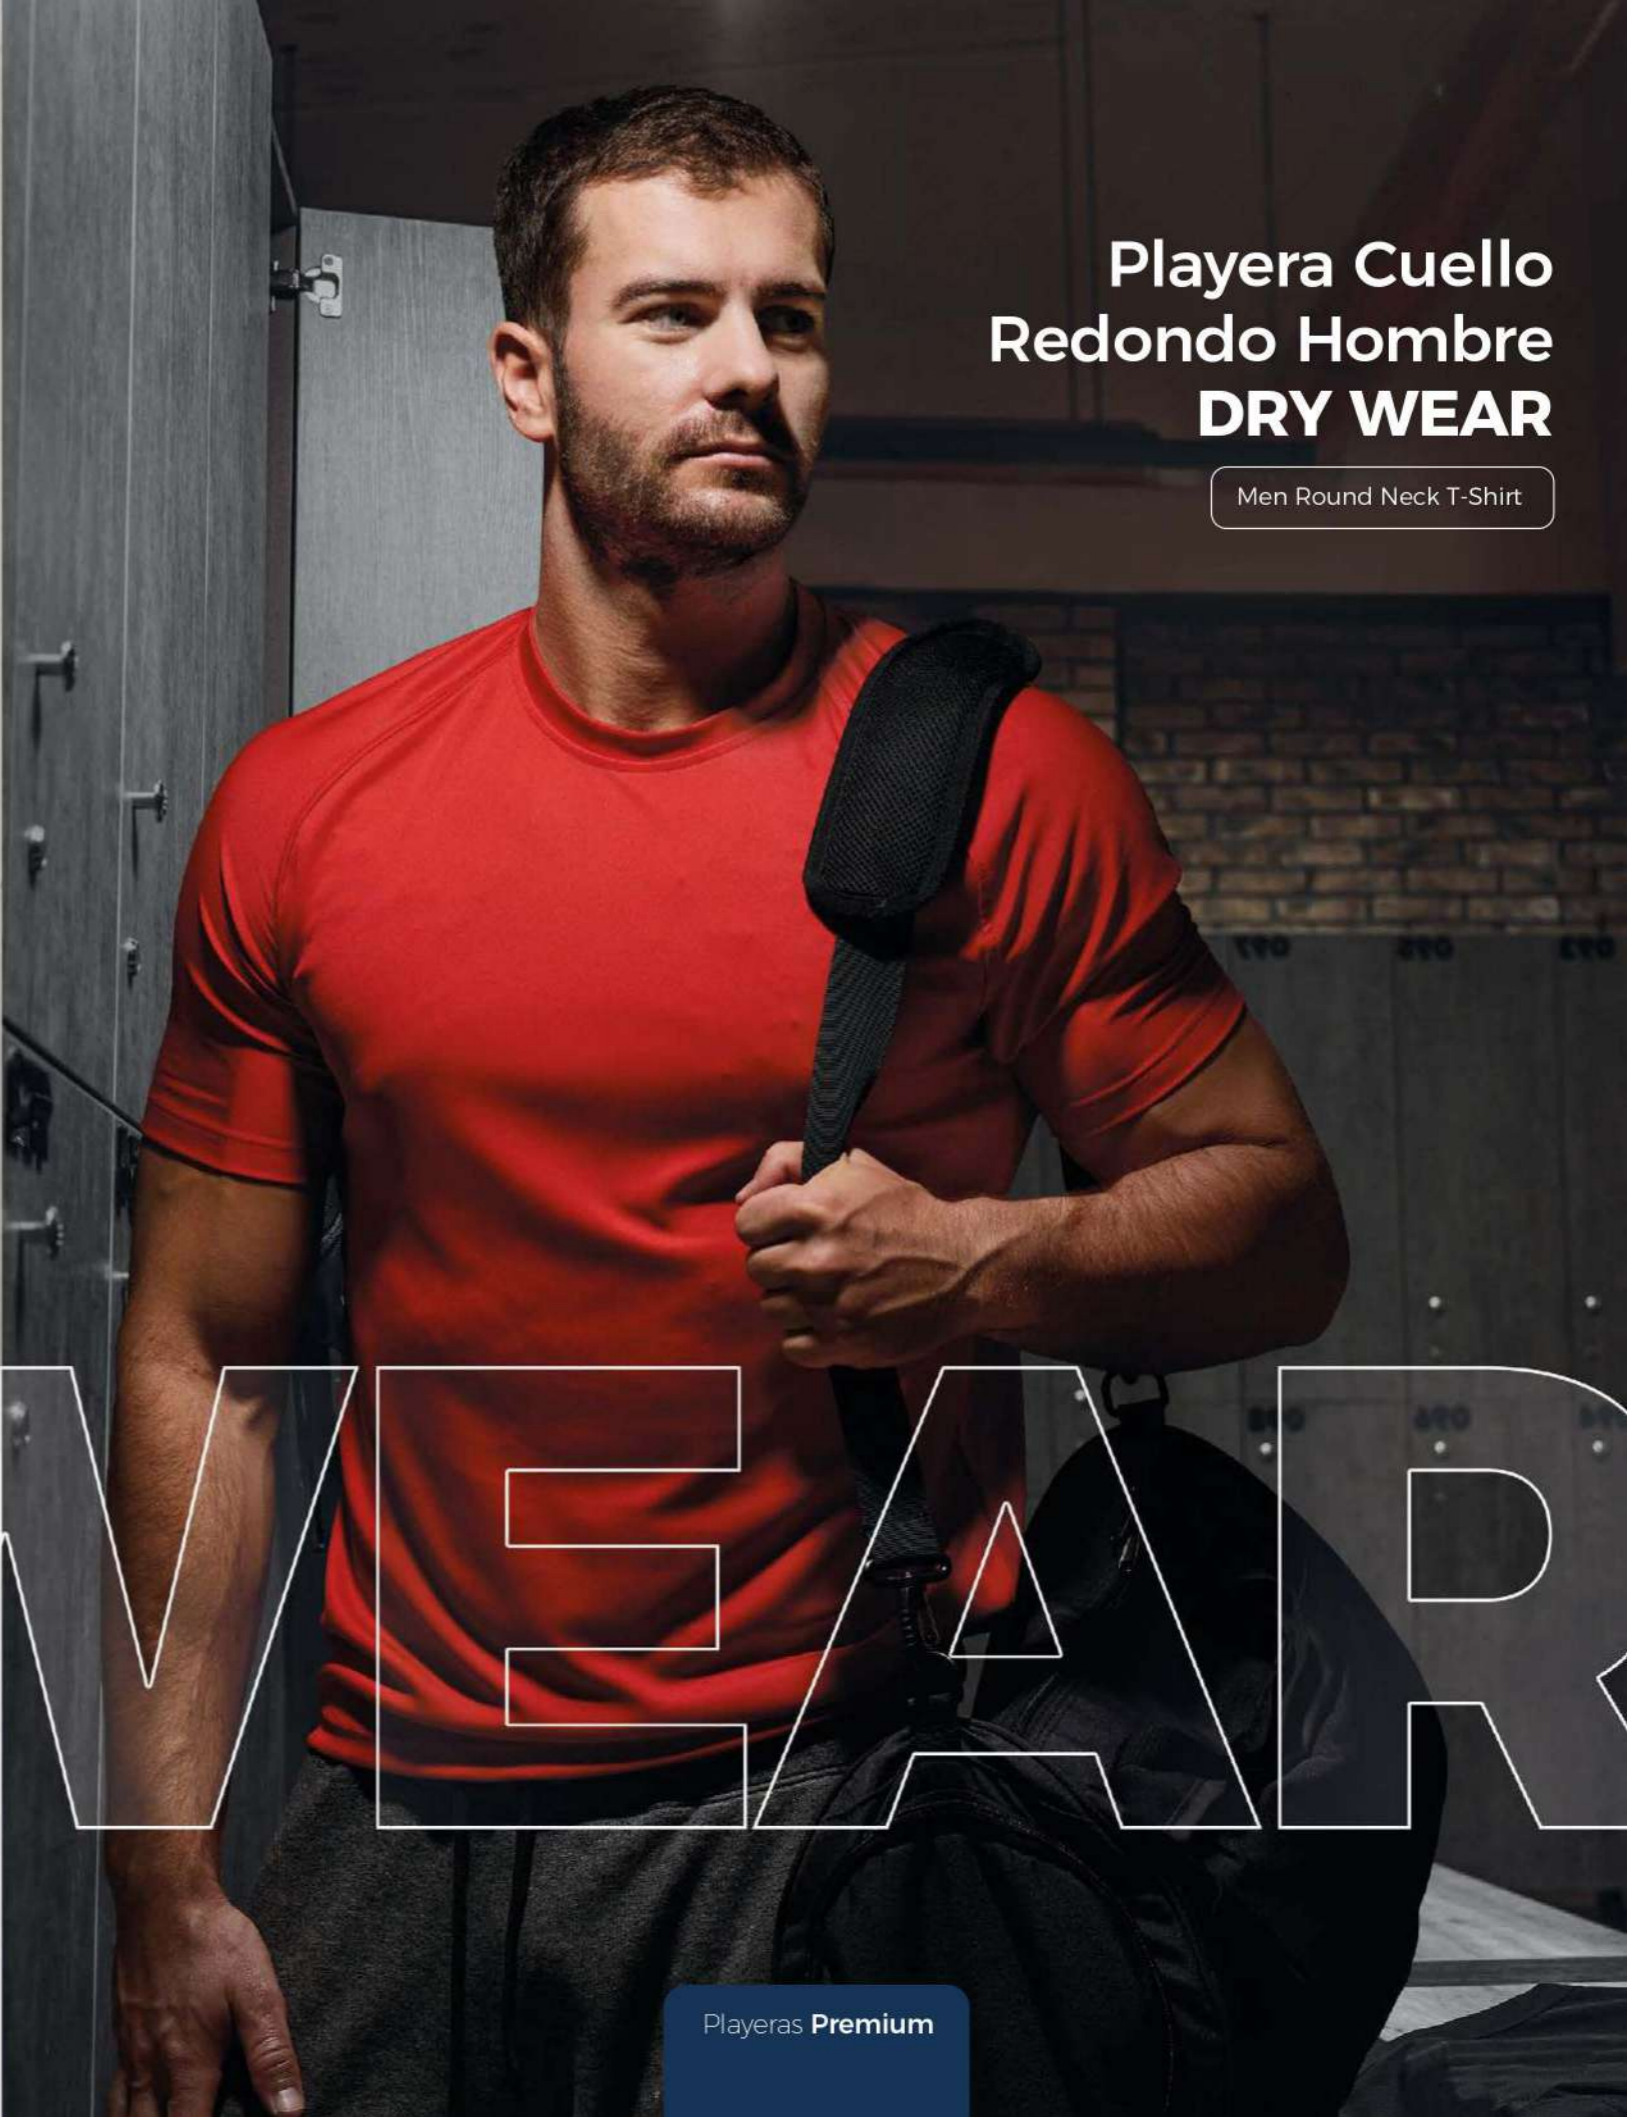

Secado rápido
Fast dry

Tejido microfibra
Microfiber wave

Playera Cuello Redondo Hombre **DRY WEAR**

Men Round Neck T-Shirt

DRY WEAR

HOMBRE/MEN

- S
- M
- G
- XG
- XXG

MA760